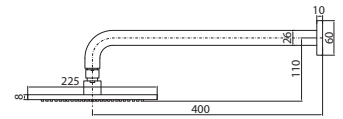

BELLINO SHOWER

WALL SHOWER ARM 190mm & ROSE 150mm

191102

- Solid brass construction
- 190mm reach & 150mm shower rose
- Adjustable shower head angle
- Silicon nipples for easy cleaning
- WELS 3 star 7.5L/min

WALL SHOWER ARM 400mm & ROSE 225mm

191103

- Solid brass construction
- 140mm reach & 225mm shower rose
- Adjustable shower head angle
- Silicon nipples for easy cleaning
- WELS 3 star 7.5L/min

WALL SHOWER ROSE 150mm

191102R

- Solid brass construction
- Adjustable shower head angle
- Silicon nipples for easy cleaning
- WELS 3 star 7.5L/min

WALL SHOWER ROSE 225mm

191103R

- Solid brass construction
- Adjustable shower head angle
- Silicon nipples for easy cleaning
- WELS 3 star 7.5L/min

- Solid brass shower rail and brackets
- Sliver finish PVC shower hose for durability and easy cleaning
- Quality brass construction shower elbow with cylindrical design
- 3 spray functions
- WELS 4 star flow rate 7.5L / Min