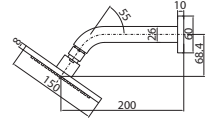

BELLINO SHOWER

WALL SHOWER ARM 190mm & ROSE 150mm

191102

- Solid brass construction
- 190mm reach & 150mm shower rose
- Adjustable shower head angle
- Silicon nipples for easy cleaning
- WELS 3 star 7.5L/min

WALL SHOWER ARM 400mm & ROSE 225mm

191103

- Solid brass construction
- 140mm reach & 225mm shower rose
- Adjustable shower head angle
- Silicon nipples for easy cleaning
- WELS 3 star 7.5L/min

WALL SHOWER ROSE 150mm

WALL SHOWER ARM 190mm

191102A

- Solid brass construction

WALL SHOWER ARM 400mm

191103A

- Solid brass construction

CELLING SHOWER ARM

191104 200mm

- Solid brass shower rail and brackets
- Sliver finish PVC shower hose for durability and easy cleaning
- Quality brass construction shower elbow with cylindrical design
- 3 spray functions
- WELS 4 star flow rate 7.5L / Min