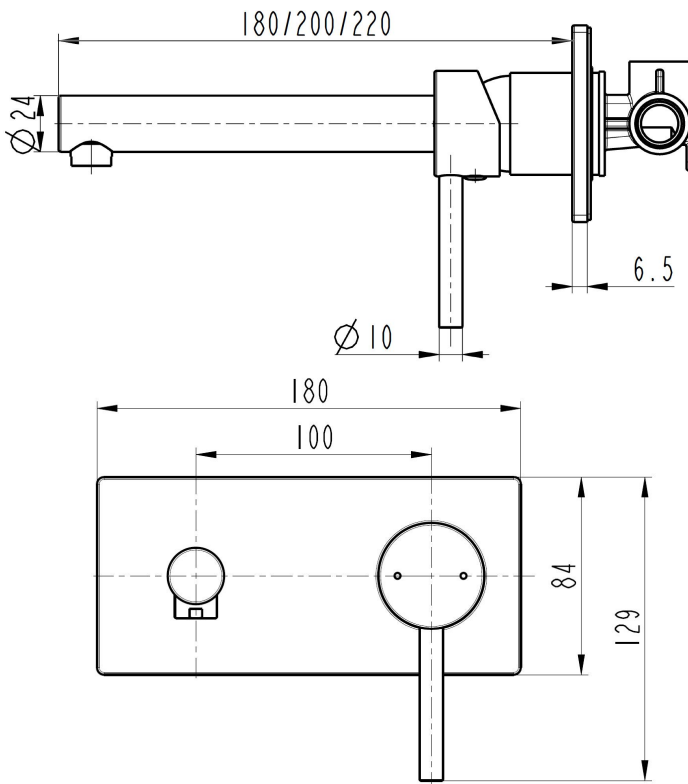

AVAILABLE IN

Chrome

Matte Black

Brushed Nickel

190037 180mm Spout
190047 200mm Spout
190057 220mm Spout

190037B 180mm Spout
190047B 200mm Spout
190057B 220mm Spout

190037N 180mm Spout
190047N 200mm Spout
190057N 220mm Spout

BELLINO WALL BASIN MIXER

FEATURES:

- Breech assembly included
- Screw on spout with multiple length options (180mm, 200mm and 220mm)
- Pin lever handle
- Solid brass construction
- 35mm ceramic disc cartridge