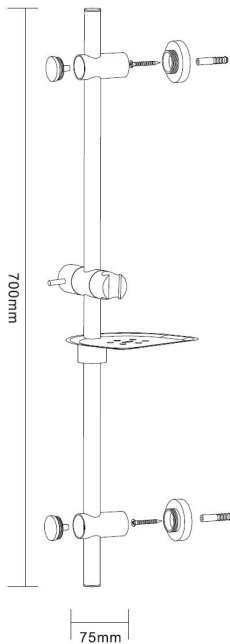

3
SPRAY
FUNCTIONS

W
WaterMark
AS/NZS 3662