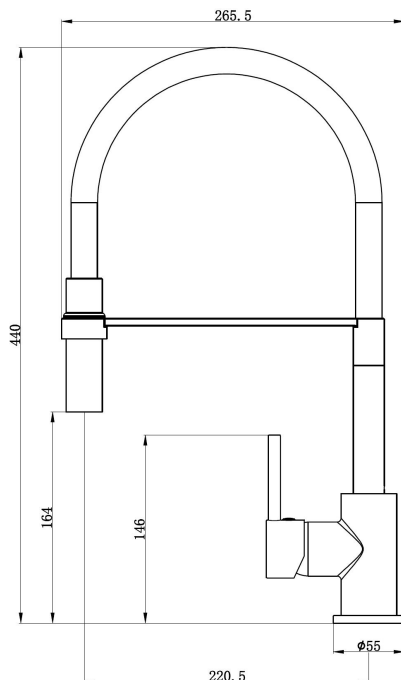

Specifications

Recommended operating pressure: 150 - 650kPa

Maximum pressure rating: 1000kPa

Maximum working temperature: 80°C