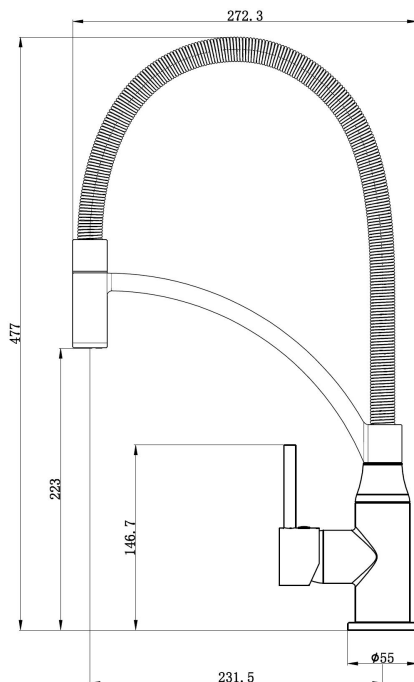

Specifications

Recommended operating pressure: 150 - 650kPa

Maximum pressure rating: 1000kPa

Maximum working temperature: 80°C