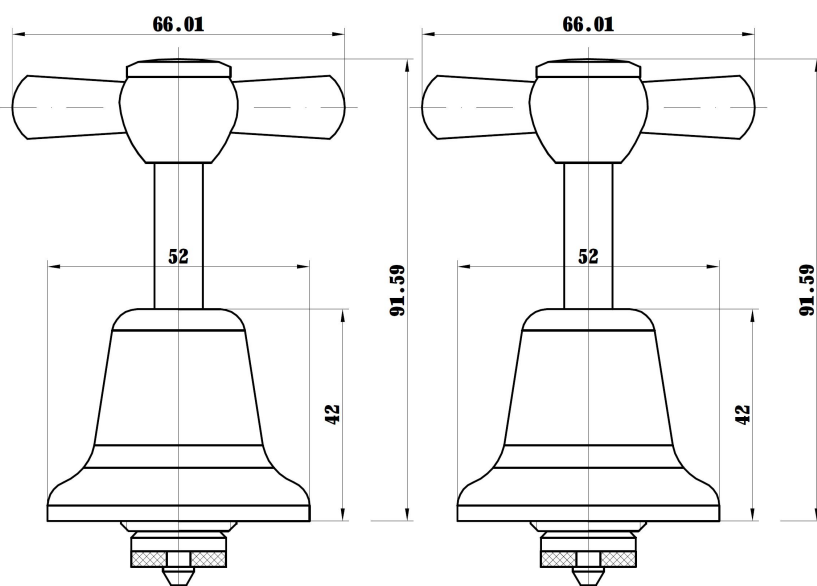

Specifications

Recommended operating pressure: 150 - 650kPa

Maximum pressure rating: 1000kPa

Maximum working temperature: 80°C