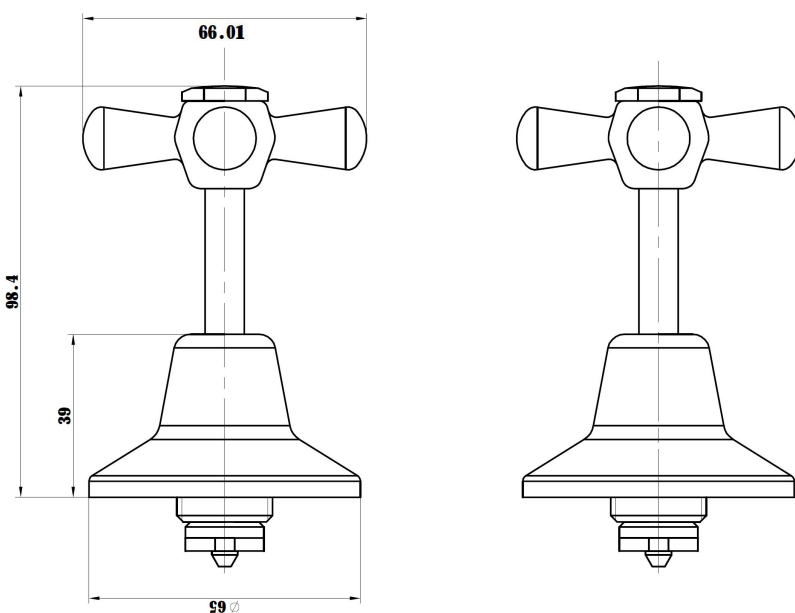

EVA WALL TOP ASSEMBLIES

PRODUCT CODE:

190507

FEATURES:

- Brass construction with easy clean chrome plated finish
- Optional Anti-vandal Handle

WARRANTY:

3 Years

Specifications

Recommended operating pressure: 150 - 650kPa

Maximum pressure rating: 1000kPa

Maximum working temperature: 80°C

AUSTRALIAN CONSOLIDATED PLUMBING

T: 1300 020 269 F: 02 8105 9839 E: Info@acplumbingsupplies.com.au

23 Seton Rd, Moorebank, NSW 2170 www.acplumbingsupplies.com.au

Relino Tapware is registered trade mark of Australian Consolidated Plumbing.