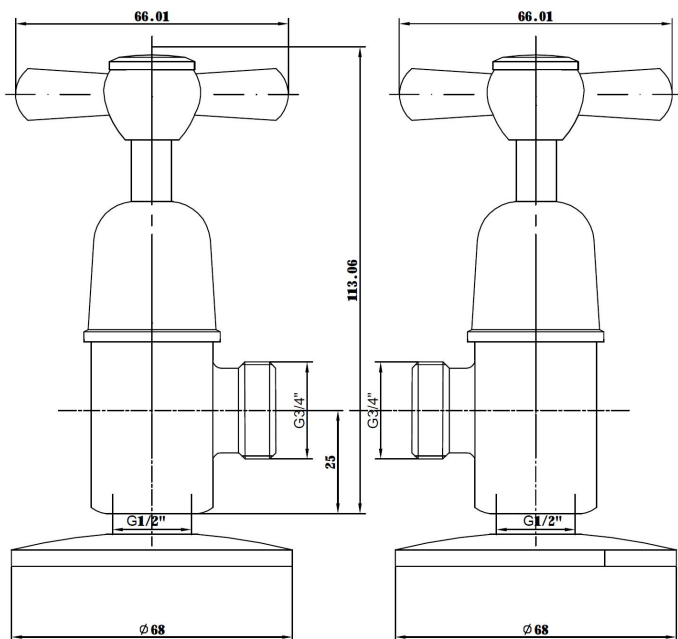

Specifications

Recommended operating pressure: 150 - 650kPa

Maximum pressure rating: 1000kPa

Maximum working temperature: 80°C