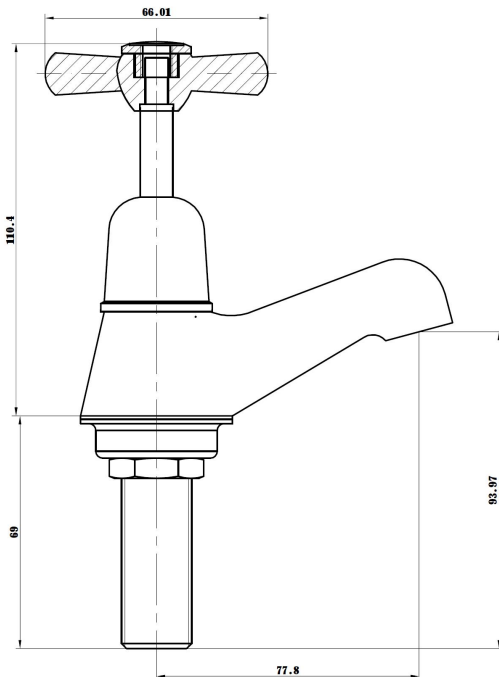

Specifications

Recommended operating pressure: 150 - 650kPa

Maximum pressure rating: 1000kPa

Maximum working temperature: 80°C