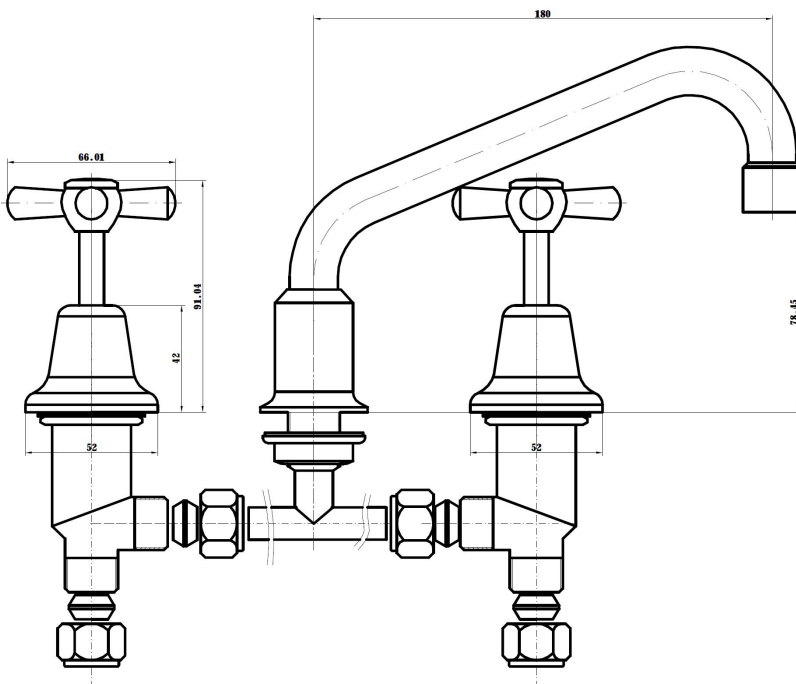

Specifications

Recommended operating pressure: 150 - 650kPa

Maximum pressure rating: 1000kPa

Maximum working temperature: 80°C