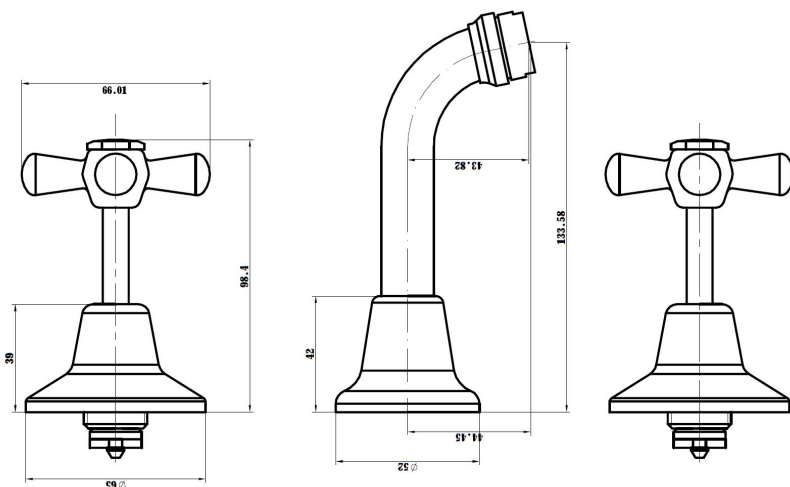

Specifications

Recommended operating pressure: 150 - 650kPa

Maximum pressure rating: 1000kPa

Maximum working temperature: 80°C

WaterMark

AS/NZS 3718