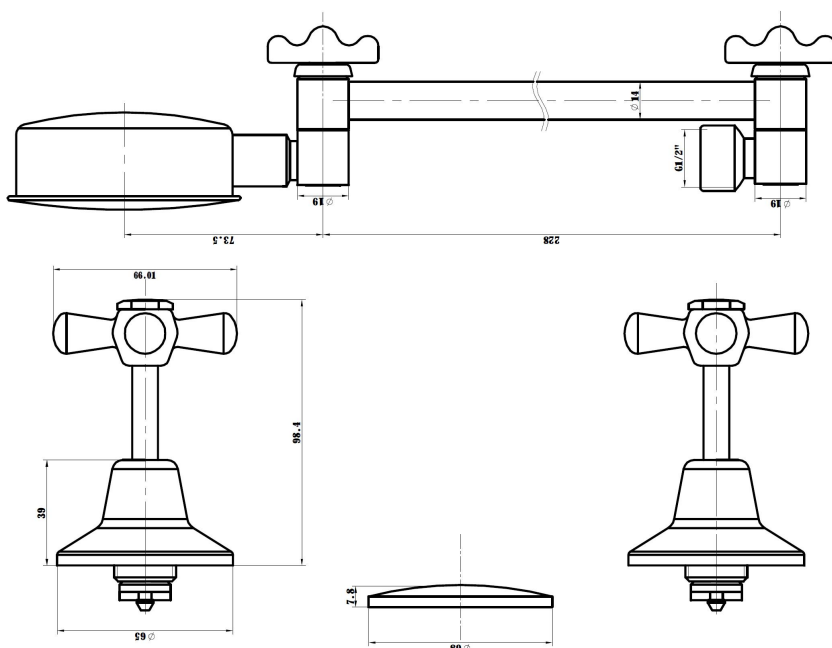

Specifications

Recommended operating pressure: 150 - 650kPa

Maximum pressure rating: 1000kPa

Maximum working temperature: 80°C