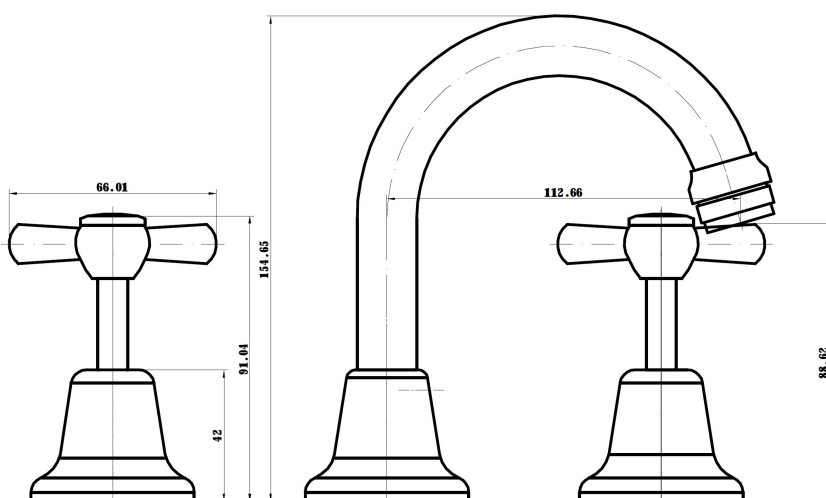

AUSTRALIAN CONSOLIDATED PLUMBING

T: 1300 020 269 F: 02 8105 9839 E: Info@acplumbingsupplies.com.au

23 Seton Rd, Moorebank, NSW 2170 www.acplumbingsupplies.com.au

Relino Tapware is registered trade mark of Australian Consolidated Plumbing.