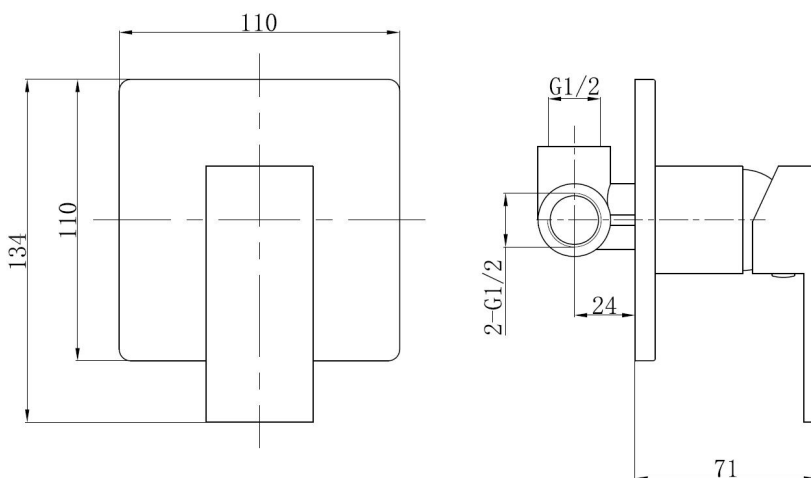

Specifications

Recommended operating pressure: 150 - 650kPa

Maximum pressure rating: 1000kPa

Maximum working temperature: 80°C

*Please visit www.acplumbingsupplies.com.au for warranty details

WaterMark

AS/NZS 3718