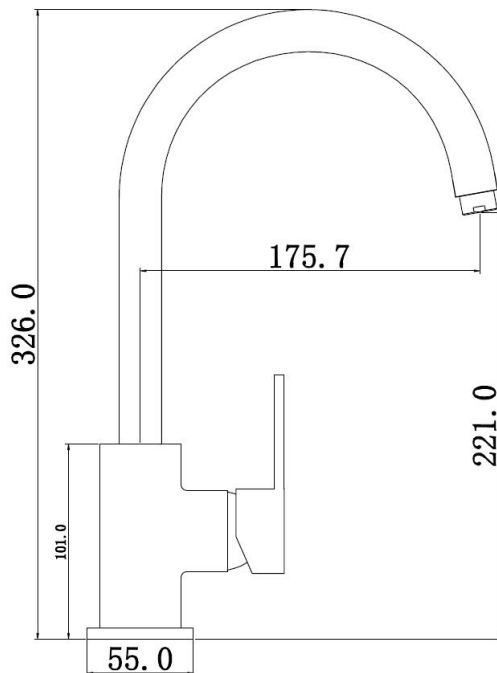

Specifications

Recommended operating pressure: 150 - 650kPa

Maximum pressure rating: 1000kPa

Maximum working temperature: 80°C