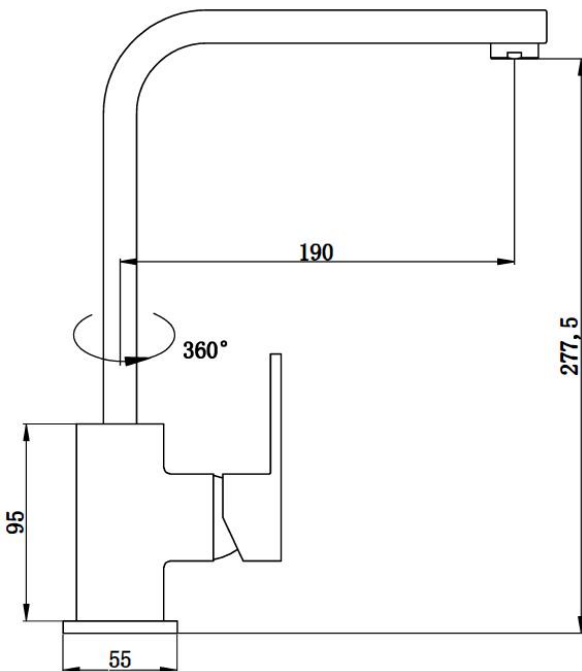

Specifications

Recommended operating pressure: 150 - 650kPa

Maximum pressure rating: 1000kPa

Maximum working temperature: 80°C