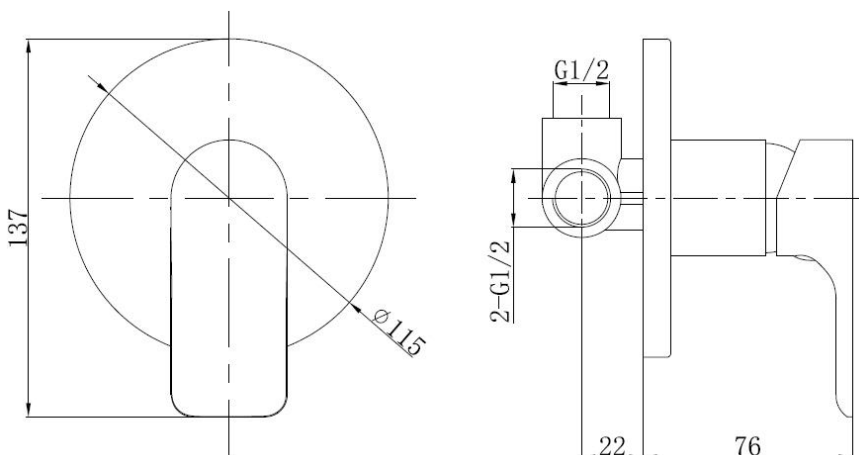

Specifications

Recommended operating pressure: 150 - 650kPa

Maximum pressure rating: 1000kPa

Maximum working temperature: 80°C

*Please visit www.acplumbingsupplies.com.au for warranty details