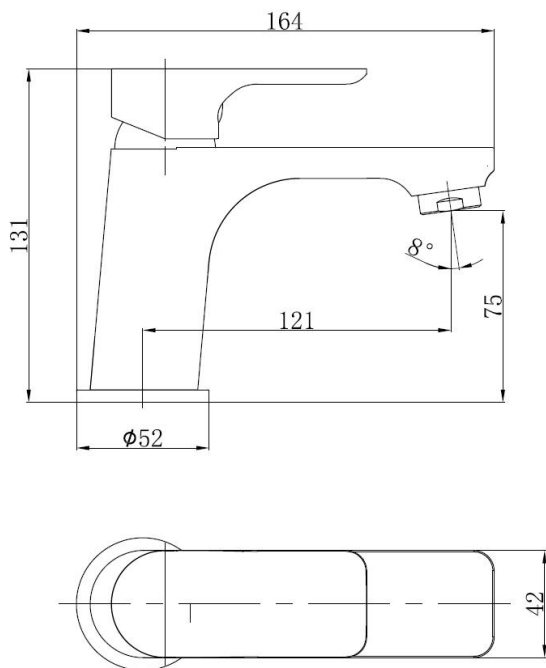

Specifications

Recommended operating pressure: 150 - 650kPa

Maximum pressure rating: 1000kPa

Maximum working temperature: 80°C